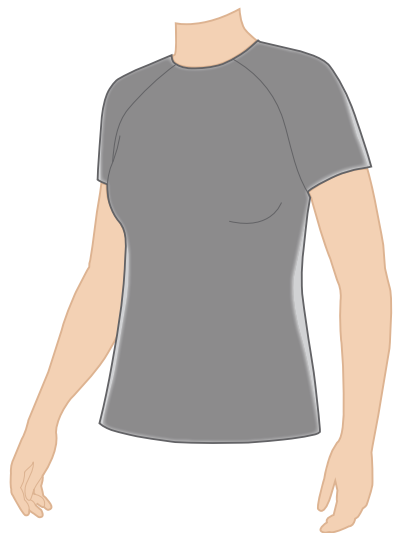

GOLF FIT

MEN'S BODY MEASUREMENTS (INCHES)

SIZE	S	M	L	XL	XXL	3X
NECK	15-5.5	16-16.5	17-17.5	18-18.5	19-19.5	20-20.5
CHEST	36-39	40-42	43-46	47-50	51-54	55-57
SLEEVE LENGTH	33	34	35	36	37	38
WAIST	34-37	38-40	41-43	44-46	47-50	51-54
HIPS	37-39	40-42	43-45	46-49	50-53	54-55

GOLF FIT

WOMEN'S BODY MEASUREMENTS (INCHES)

SIZE	S	M	L	XL	XXL	3X
BUST	34-35	36-37.5	39-40.5	42-44.5	45-47	49-51
WAIST	29-31	32-34	35-38	39-41	42-45	46-49
HIPS	36.5-37.5	38.5-40	41.4-43	45-47	48-50	51-53